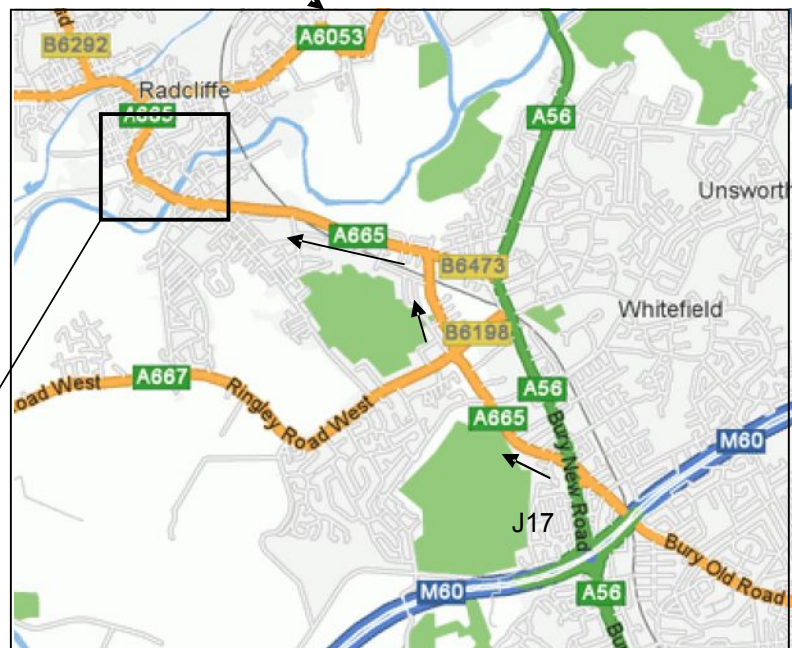

Directions to Plan-IT Business Systems – by Road

Leave the M60 at junction 17 on the A56 north towards Bury

At the second set of traffic lights bear left on to the A665

Follow the road for approximately 1 mile passing straight over two main crossroads with traffic lights

At the end turn left at the mini roundabout, staying on the A665

After another mile go straight over another main crossroads with traffic lights quickly followed by a smaller set of lights.

Follow the road, passing Asda on your left and through more traffic lights.

The road begins to go up a hill. Get in the right lane.

At the top turn right into Blackburn Street at the traffic lights

We are 200 yards on the right between Yourmove and Halifax Building Society, marked ■ on the map. There is a blue door which takes you up to the first floor

There is free parking off Railway Street marked ■ on the map